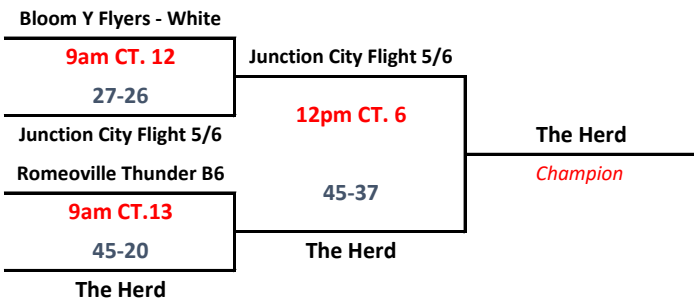

## RED BRACKET

# AYBT NATIONALS

Sunday, July 17th, 2016

Single-elimination Tournament

Top of the bracket will be the home team

**Boy's 6TH**  
**Sunday 17-JUL**  
**BRACKET**

## WHITE BRACKET

COURT LOCATIONS	
Courts 1 - 7	Illinois Wesleyan (Shirk Center)
Courts 8-11	Normal Community High School
Courts 12-14	Normal WEST High School
Courts 15-16	Bloomington Central Catholic

## BLUE BRACKET