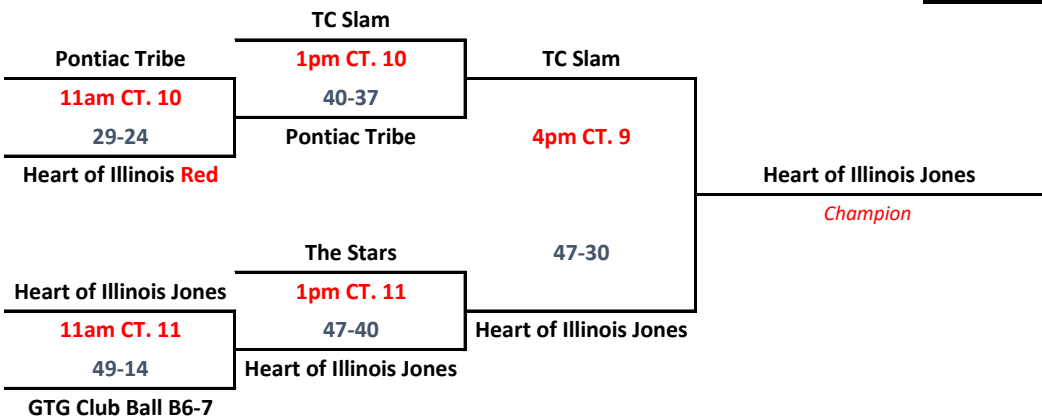

## RED BRACKET

# AYBT NATIONALS

Sunday, July 17th, 2016

Single-elimination Tournament

Top of the bracket will be the home team

**Boy's 7TH**  
**Sunday 17-JUL**  
**BRACKET**

## WHITE BRACKET

COURT LOCATIONS	
Courts 1 - 7	Illinois Wesleyan (Shirk Center)
Courts 8-11	Normal Community High School
Courts 12-14	Normal WEST High School
Courts 15-16	Bloomington Central Catholic

## BLUE BRACKET