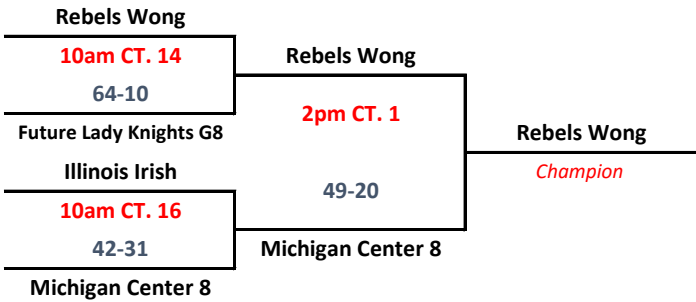

RED BRACKET