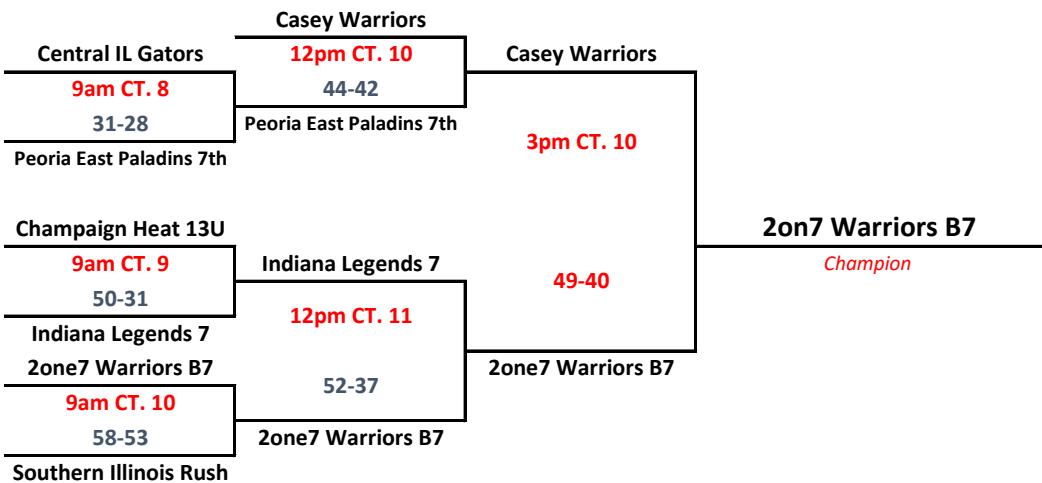

BLUE BRACKET