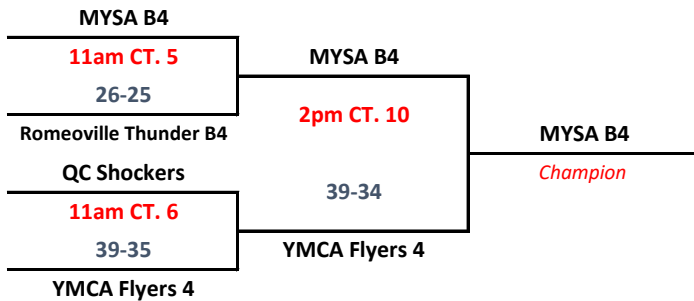

BLUE BRACKET