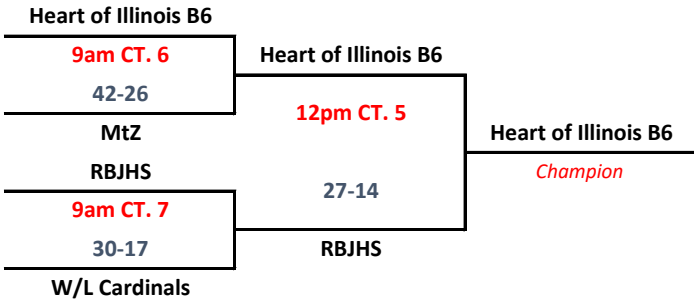

## WHITE BRACKET

COURT LOCATIONS	
Courts 1 - 7	Illinois Wesleyan (Shirk Center)
Courts 8-11	Normal Community High School
Courts 12-14	Normal WEST High School
Courts 15-16	Bloomington Central Catholic

## RED BRACKET

# AYBT NATIONALS

Sunday, July 17th, 2016

Single-elimination Tournament

Top of the bracket will be the home team

**Boy's 6TH**  
**Sunday 17-JUL**  
**BRACKET**