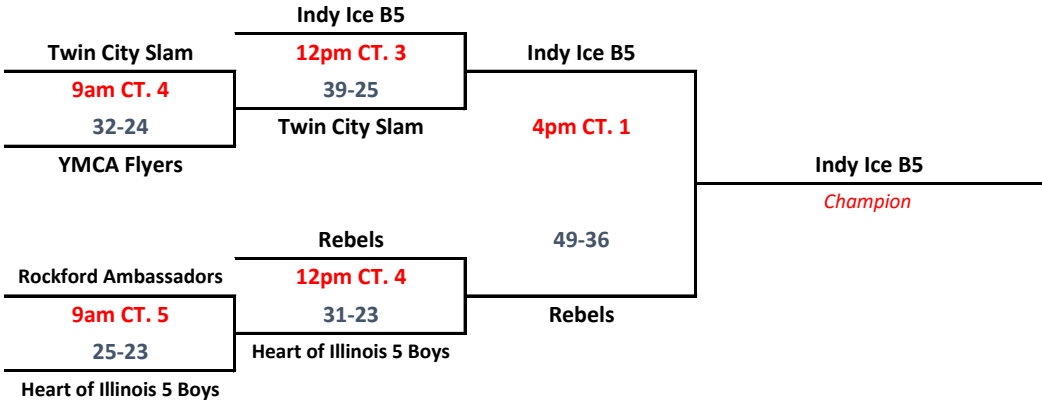

# AYBT NATIONALS

Sunday, July 17th, 2016

Single-elimination Tournament

Top of the bracket will be the home team

**Boy's 5TH**  
**Sunday 17-JUL**  
**BRACKET**

## WHITE BRACKET

COURT LOCATIONS	
Courts 1 - 7	Illinois Wesleyan (Shirk Center)
Courts 8-11	Normal Community High School
Courts 12-14	Normal WEST High School
Courts 15-16	Bloomington Central Catholic

## BLUE BRACKET

# AYBT NATIONALS

Sunday, July 17th, 2016

Single-elimination Tournament

Top of the bracket will be the home team

**Boy's 6TH**  
**Sunday 17-JUL**  
**BRACKET**