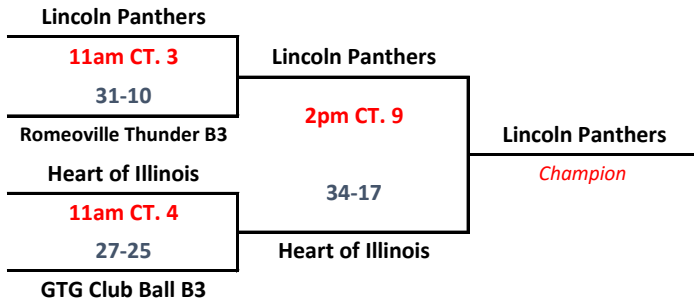

# AYBT NATIONALS

Sunday, July 17th, 2016

Single-elimination Tournament

Top of the bracket will be the home team

**Boy's 3rd-4th**  
**Sunday 17-JUL**  
**BRACKET**

## WHITE BRACKET

### COURT LOCATIONS

Courts 1 - 7	Illinois Wesleyan (Shirk Center)
Courts 8-11	Normal Community High School
Courts 12-14	Normal WEST High School
Courts 15-16	Bloomington Central Catholic