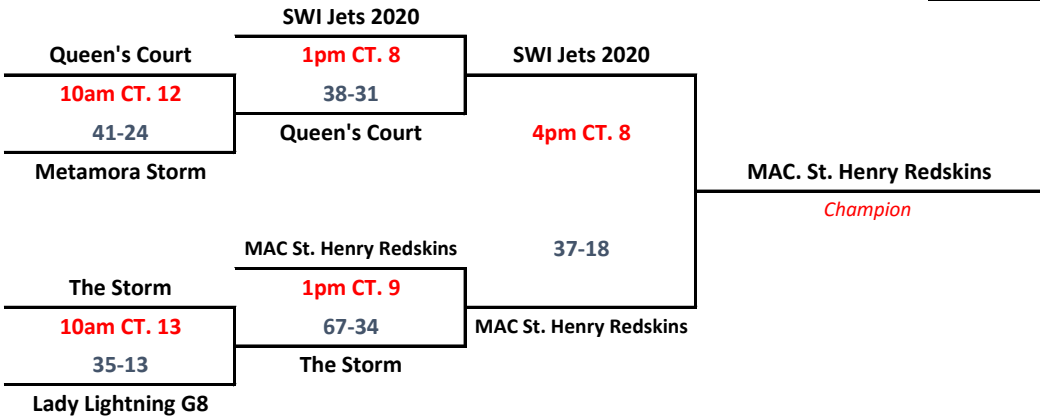

GIRL'S 8th Sunday 17-JUL BRACKET

BLUE BRACKET