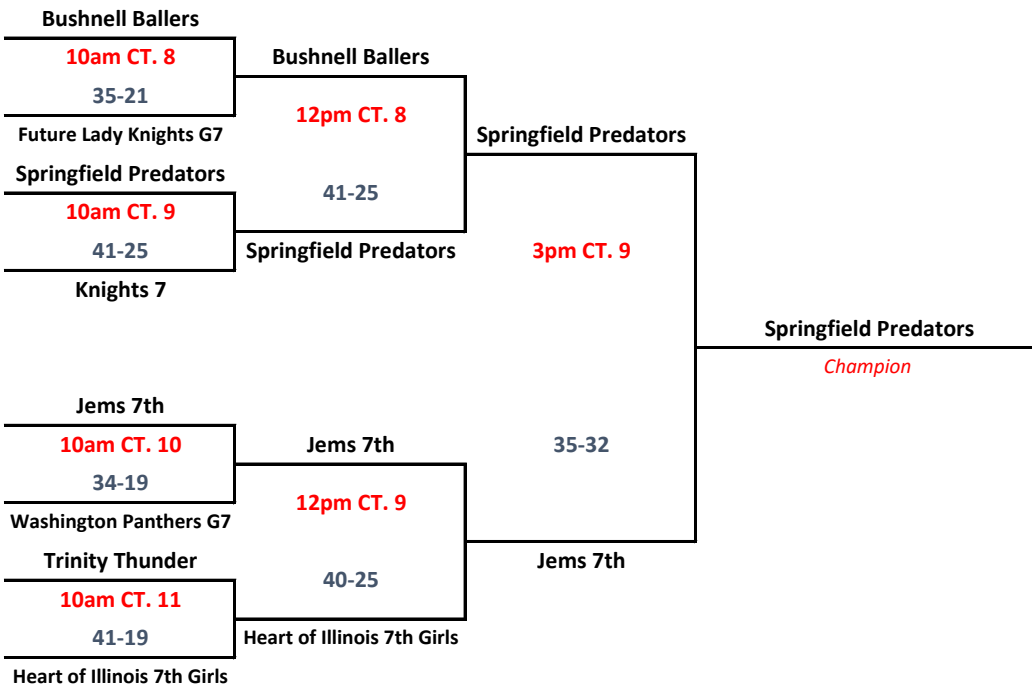

RED BRACKET