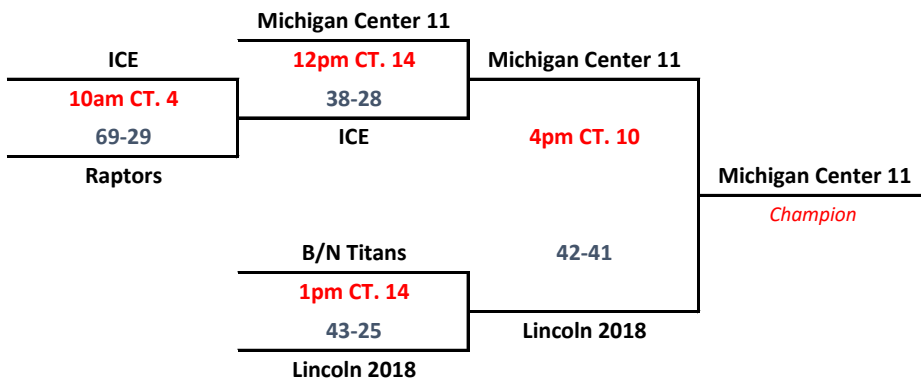

## BLUE BRACKET

COURT LOCATIONS	
Courts 1 - 7	Illinois Wesleyan (Shirk Center)
Courts 8-11	Normal Community High School
Courts 12-14	Normal WEST High School
Courts 15-16	Bloomington Central Catholic

## RED BRACKET

# AYBT NATIONALS

Sunday, July 17th, 2016

Single-elimination Tournament

Top of the bracket will be the home team

**Boy's HS  
Sunday 17-JUL  
BRACKET**

**COURT LOCATIONS**

Courts 1 - 7	Illinois Wesleyan (Shirk Center)
Courts 8-11	Normal Community High School
Courts 12-14	Normal WEST High School
Courts 15-16	Bloomington Central Catholic

# AYBT NATIONALS

Sunday, July 17th, 2016

Single-elimination Tournament

Top of the bracket will be the home team

**GIRL'S 4th-5th**  
**Sunday 17-JUL**  
**BRACKET**