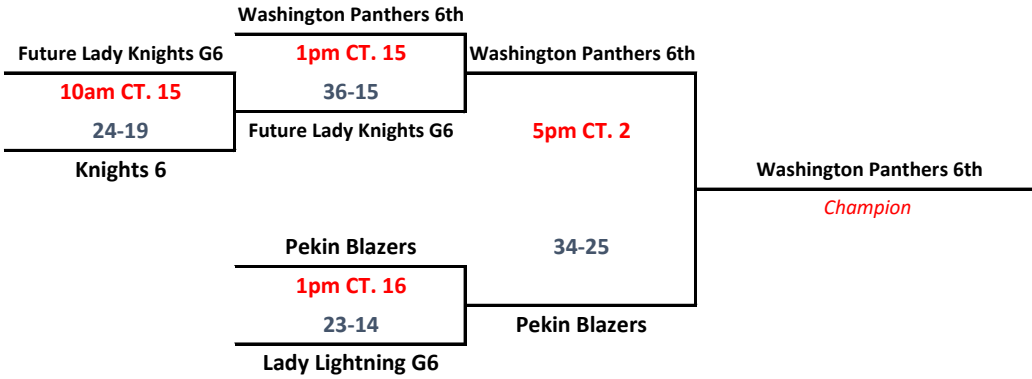

## BLUE BRACKET

COURT LOCATIONS	
Courts 1 - 7	Illinois Wesleyan (Shirk Center)
Courts 8-11	Normal Community High School
Courts 12-14	Normal WEST High School
Courts 15-16	Bloomington Central Catholic

## RED BRACKET

# AYBT NATIONALS

Sunday, July 17th, 2016

Single-elimination Tournament

Top of the bracket will be the home team

**GIRL'S 6th**  
**Sunday 17-JUL**  
**BRACKET**