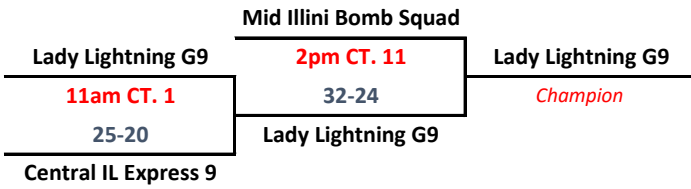

AYBT NATIONALS

Sunday, July 17th, 2016

Single-elimination Tournament

Top of the bracket will be the home team

GIRL'S 10-11
Sunday 17-JUL
BRACKET

BLUE BRACKET

COURT LOCATIONS

Courts 1 - 7	Illinois Wesleyan (Shirk Center)
Courts 8-11	Normal Community High School
Courts 12-14	Normal WEST High School
Courts 15-16	Bloomington Central Catholic