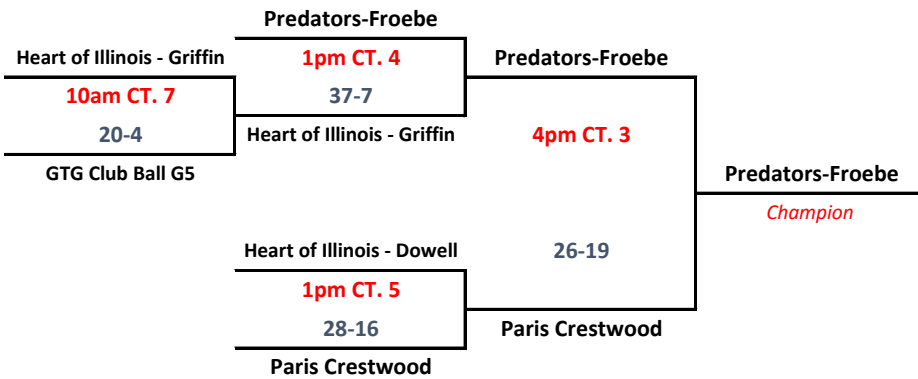

RED BRACKET