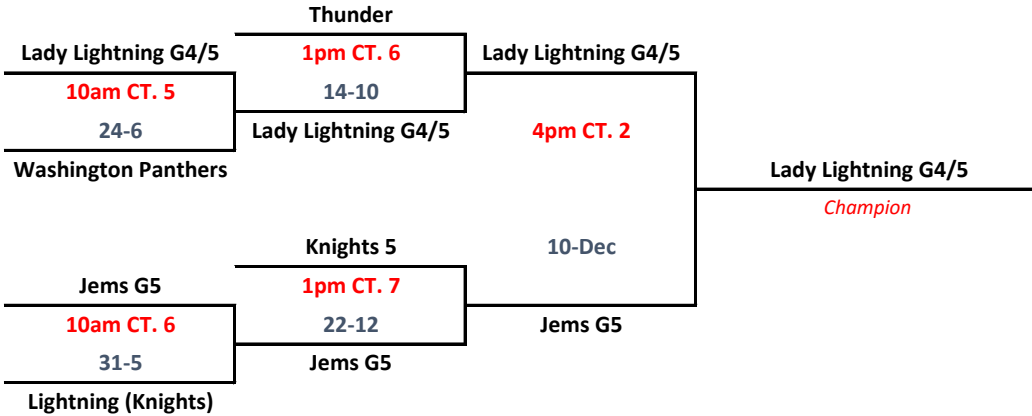

# AYBT NATIONALS

Sunday, July 17th, 2016

Single-elimination Tournament

Top of the bracket will be the home team

**Boy's HS  
Sunday 17-JUL  
BRACKET**

**COURT LOCATIONS**

Courts 1 - 7	Illinois Wesleyan (Shirk Center)
Courts 8-11	Normal Community High School
Courts 12-14	Normal WEST High School
Courts 15-16	Bloomington Central Catholic

**RED BRACKET**

# AYBT NATIONALS

Sunday, July 17th, 2016

Single-elimination Tournament

Top of the bracket will be the home team

**GIRL'S 4th-5th**  
**Sunday 17-JUL**  
**BRACKET**

## BLUE BRACKET

COURT LOCATIONS	
Courts 1 - 7	Illinois Wesleyan (Shirk Center)
Courts 8-11	Normal Community High School
Courts 12-14	Normal WEST High School
Courts 15-16	Bloomington Central Catholic