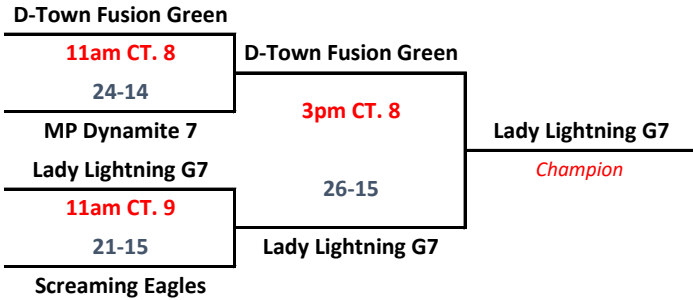

## BLUE BRACKET

COURT LOCATIONS	
Courts 1 - 7	Illinois Wesleyan (Shirk Center)
Courts 8-11	Normal Community High School
Courts 12-14	Normal WEST High School
Courts 15-16	Bloomington Central Catholic

## RED BRACKET

# AYBT NATIONALS

Sunday, July 17th, 2016

Single-elimination Tournament

Top of the bracket will be the home team

### BLUE BRACKET

COURT LOCATIONS	
Courts 1 - 7	Illinois Wesleyan (Shirk Center)
Courts 8-11	Normal Community High School
Courts 12-14	Normal WEST High School
Courts 15-16	Bloomington Central Catholic