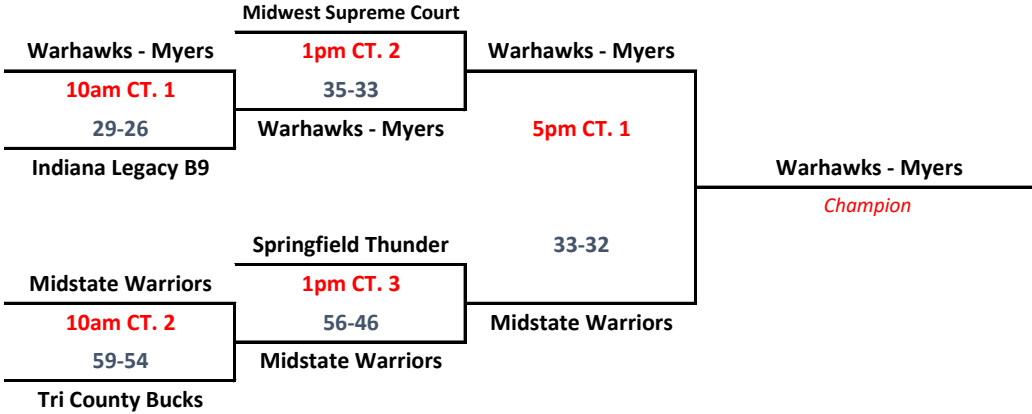

### BLUE BRACKET

### RED BRACKET

# AYBT NATIONALS

Sunday, July 17th, 2016

Single-elimination Tournament

Top of the bracket will be the home team

**Boy's 9TH**  
**Sunday 17-JUL**  
**BRACKET**

## BLUE BRACKET

COURT LOCATIONS	
Courts 1 - 7	Illinois Wesleyan (Shirk Center)
Courts 8-11	Normal Community High School
Courts 12-14	Normal WEST High School
Courts 15-16	Bloomington Central Catholic