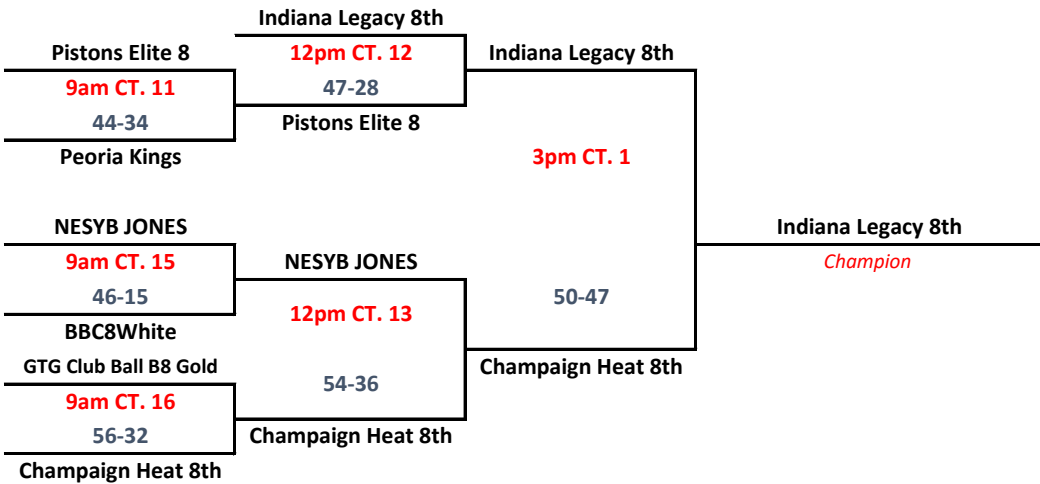

BLUE BRACKET