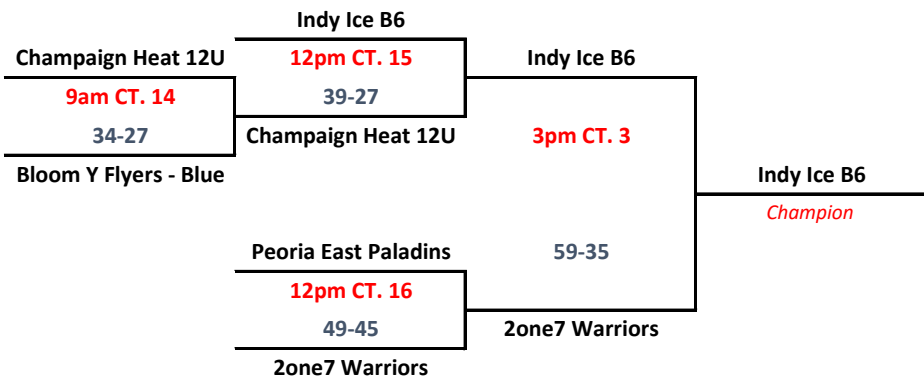

# AYBT NATIONALS

Sunday, July 17th, 2016

Single-elimination Tournament

Top of the bracket will be the home team

**Boy's 6TH**  
**Sunday 17-JUL**  
**BRACKET**

## WHITE BRACKET

COURT LOCATIONS	
Courts 1 - 7	Illinois Wesleyan (Shirk Center)
Courts 8-11	Normal Community High School
Courts 12-14	Normal WEST High School
Courts 15-16	Bloomington Central Catholic

## BLUE BRACKET

# AYBT NATIONALS

Sunday, July 17th, 2016

Single-elimination Tournament

Top of the bracket will be the home team

**Boy's 7TH**  
**Sunday 17-JUL**  
**BRACKET**