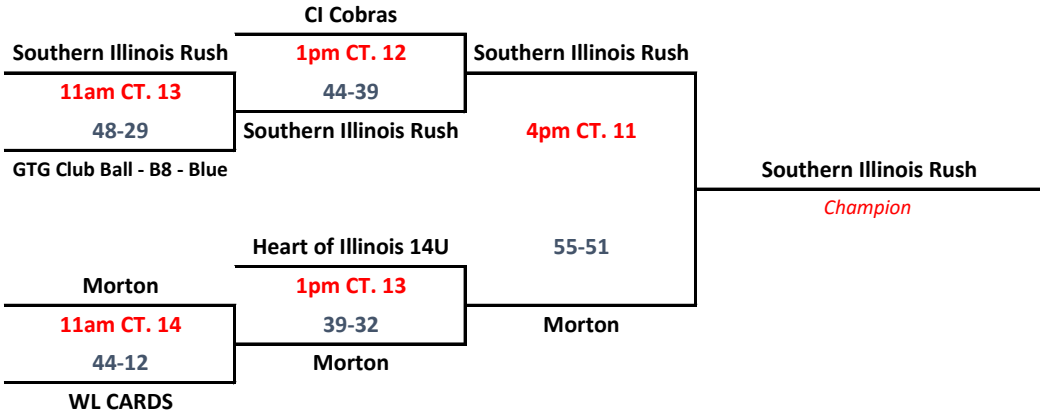

## RED BRACKET

# AYBT NATIONALS

Sunday, July 17th, 2016

Single-elimination Tournament

Top of the bracket will be the home team

## Boy's 8TH Sunday 17-JUL BRACKET

### WHITE BRACKET

COURT LOCATIONS	
Courts 1 - 7	Illinois Wesleyan (Shirk Center)
Courts 8-11	Normal Community High School
Courts 12-14	Normal WEST High School
Courts 15-16	Bloomington Central Catholic