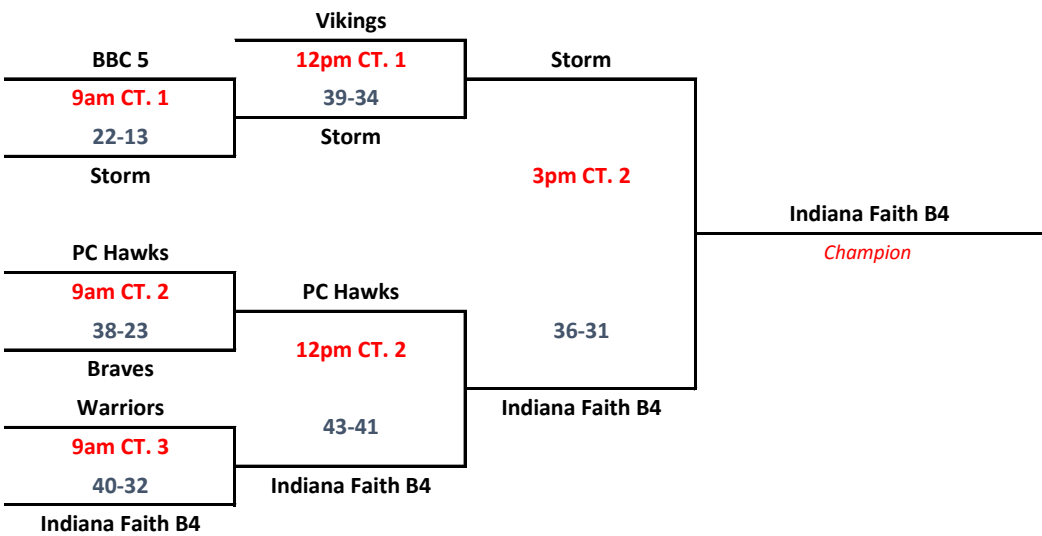

BLUE BRACKET