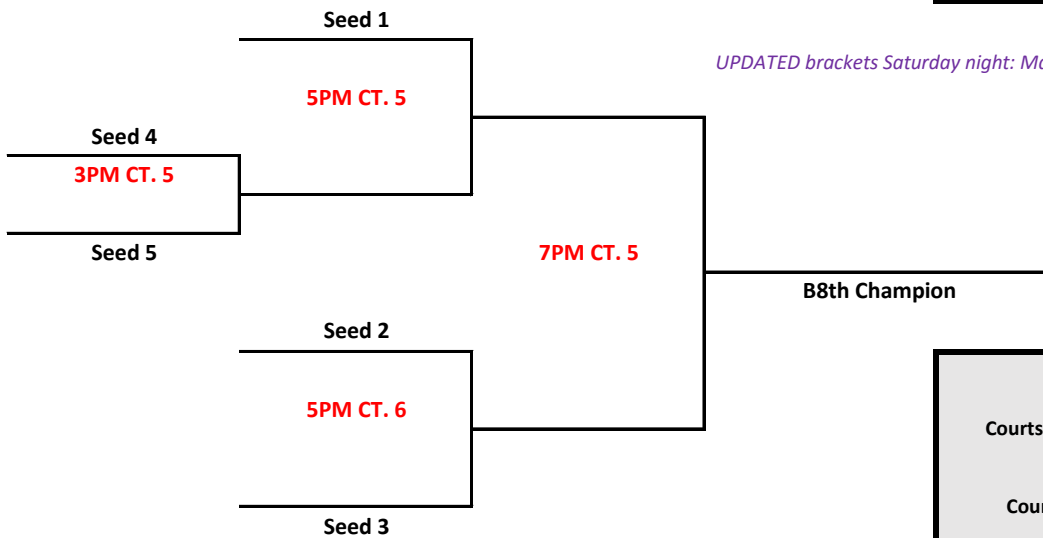

Sunday, May 29th

BOY'S 7th DIVISION SCHEDULE

BRACKET

UPDATED brackets Saturday night: May 28th posted to: www.ybnetwork.NET

Court Locations

Courts 1, 2, 3, 4	Bradley University - Markin Rec. Center
Courts 5, 6	Peoria Central High

AYBT State of IL Tournament

May 28-29, 2016
Peoria, IL

BOY'S 8th DIVISION SCHEDULE

Team #	Team	W	L	PD	PS	PA	Bracket Seed
26	GTG Club Ball B8-GOLD						
27	GTG Club Ball B8-Blue						
28	HOI - 14u						
29	IL NETS - WHITE						
30	Roanoke						
31	IL NETS - RED						

*Will not play Sunday bracket

Saturday, May 28th, 2016					Sunday, May 29th				
Time	Location	Team	Score	Team	Time	Location	Team	Score	Team
4:00 PM	CT. 5	26		28	11:00 AM	CT. 6	30		32
5:00 PM	CT. 5	27		29					
6:00 PM	CT. 5	30		31					
7:00 PM	CT. 5	26		29					
7:00 PM	CT. 6	27		28					
8:00 PM	CT. 5	29		30					
8:00 PM	CT. 6	27		31					
9:00 PM	CT. 5	26		30					
9:00 PM	CT. 6	28		31					

Sunday, May 29th

BOY'S 8th DIVISION SCHEDULE

BRACKET

UPDATED brackets Saturday night: May 28th posted to: www.ybnetwork.NET

Court Locations

Courts 1, 2, 3, 4	Bradley University - Markin Rec. Center
Courts 5, 6	Peoria Central High