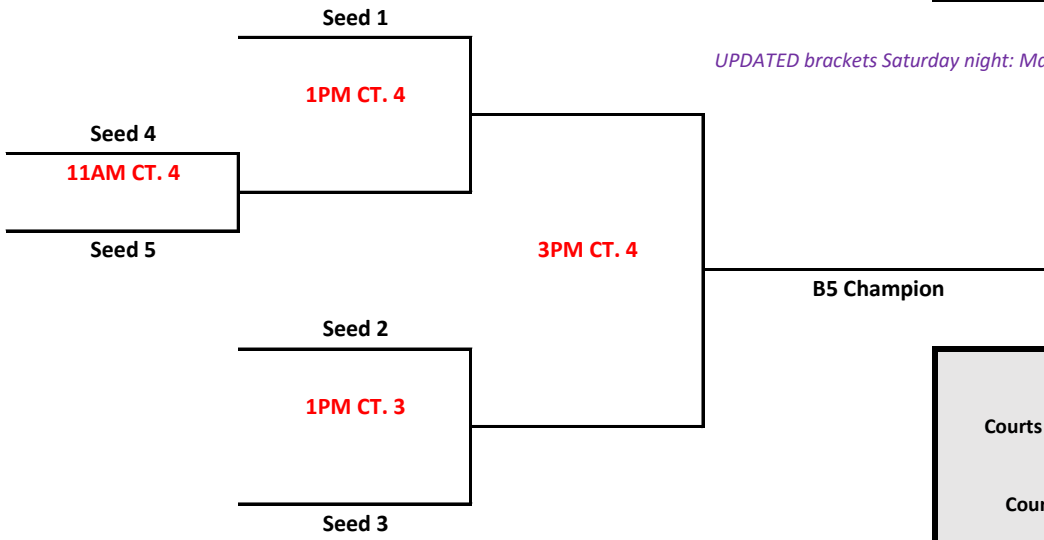

AYBT State of IL Tournament

May 28-29, 2016
Peoria, IL

BOY'S 3rd-4th DIVISION SCHEDULE

Team #	Team	W	L	PD	PS	PA	Bracket Seed
2	IL Legacy B3						
3	Heart of Illinois B3						
4	GTG Club Ball B3						
5	Lincoln						
6	MYSА-Metamora						
7	IL Legacy B4						

BOY'S 3rd-4th DIVISION SCHEDULE

Sunday, May 29th

BRACKET

UPDATED brackets Saturday night: May 28th posted to: www.ybnetwork.NET

Court Locations	
Courts 1, 2, 3, 4	Bradley University - Markin Rec. Center
Courts 5, 6	Peoria Central High

AYBT State of IL Tournament

May 28-29, 2016
Peoria, IL

BOY'S 5th DIVISION SCHEDULE

Team #	Team	W	L	PD	PS	PA	Bracket Seed
8	YMCA Flyers						
9	Midwest Lightning						
10	Junction City Flight						
11	GTG Club Ball						
12	IL NETS						

Sunday, May 29th

BOY'S 5th DIVISION SCHEDULE

BRACKET

UPDATED brackets Saturday night: May 28th posted to: www.ybnetwork.NET

Court Locations	
Courts 1, 2, 3, 4	Bradley University - Markin Rec. Center
Courts 5, 6	Peoria Central High