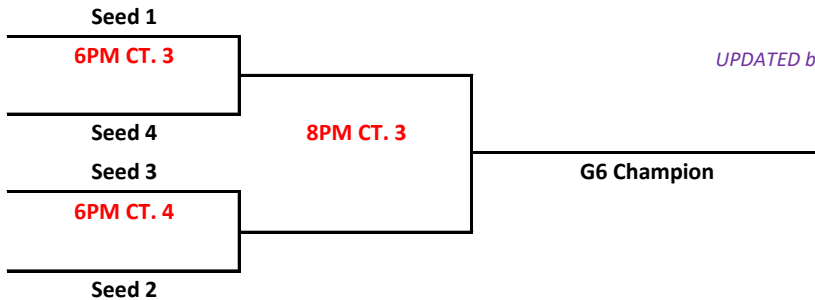

The TOP 4 Seeded teams will play in a single-elimination tournament. The BOTTOM 4 Seeded teams will play in their own single elimination tournament.

Saturday, May 28th, 2016					Sunday, May 29th				
Time	Location	Team	Score	Team	Time	Location	Team	Score	Team
2:00 PM	CT. 1	38		39	12:00 PM	CT. 3	43		41
2:00 PM	CT. 2	40		41	12:00 PM	CT. 4	39		40
3:00 PM	CT. 1	42		43	2:00 PM	CT. 3	42		45
3:00 PM	CT. 2	44		45	2:00 PM	CT. 4	38		44
4:00 PM	CT. 1	38		40					
4:00 PM	CT. 2	41		39					
5:00 PM	CT. 1	42		44					
5:00 PM	CT. 2	45		43					

Sunday, May 29th

GIRL'S 4th-5th DIVISION SCHEDULE

BRACKET

UPDATED brackets Saturday night: May 28th posted to: www.ybnetwork.NET

Court Locations

Courts 1, 2, 3, 4	Bradley University - Markin Rec. Center
Courts 5, 6	Peoria Central High

AYBT State of IL Tournament

May 28-29, 2016

Peoria, IL

GIRL'S 6th DIVISION SCHEDULE

Team #	Team	W	L	PD	PS	PA	Bracket Seed
46	Peoria Dream						
47	WLB						
48	Future Starz 6						
49	Jems						

Saturday, May 28th, 2016					Sunday, May 29th					
Time	Location	Team	Score	Team	Time	Location	Team	Score	Team	
6:00 PM	CT. 1	46		47	4:00 PM	CT. 1	47		48	
6:00 PM	CT. 2	48		49	5:00 PM	CT. 4	46		49	
8:00 PM	CT. 1	46		48						
8:00 PM	CT. 2	49		47						

Sunday, May 29th

GIRL'S 6th DIVISION SCHEDULE

BRACKET

UPDATED brackets Saturday night: May 28th posted to: www.ybnetwork.NET

Court Locations

Courts 1, 2, 3, 4	Bradley University - Markin Rec. Center
Courts 5, 6	Peoria Central High