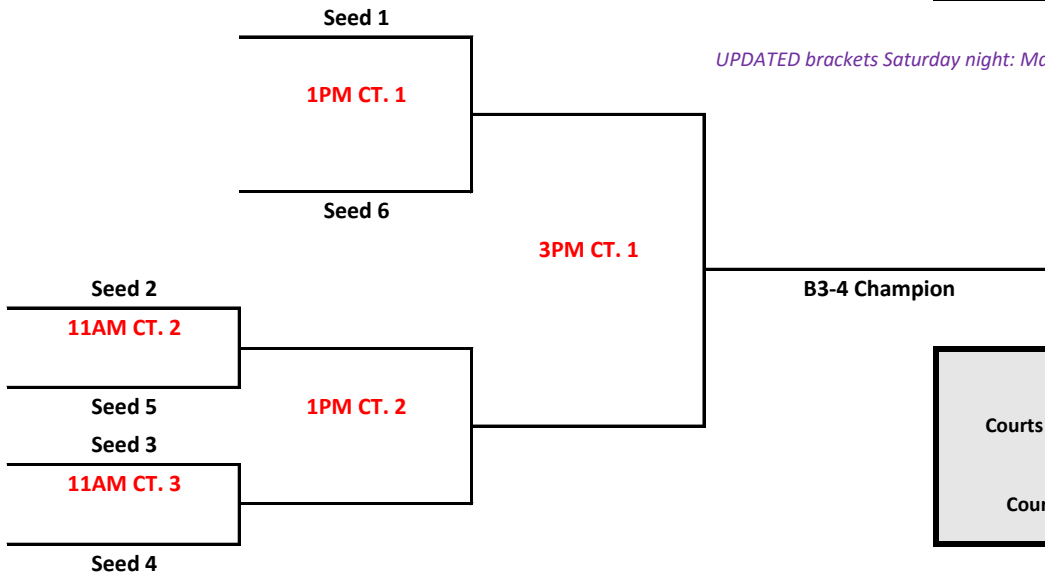

Event Questions

Bradley University	Toby Whiteman 309-368-9060
Peoria Central	Kent Froebe 217-502-0429
Scheduling Questions before event	kwhiteman@dtechserv.com

COURT LOCATIONS

- Court 1 Bradley University - Markin Center
- Court 2 Bradley University - Markin Center
- Court 3 Bradley University - Markin Center
- Court 4 Bradley University - Markin Center (Competition Court)
- Court 5 Peoria Central High School
- Court 6 Peoria Central High School

AYBT State of IL Tournament

May 28-29, 2016
Peoria, IL

BOY'S 3rd-4th DIVISION SCHEDULE

Team #	Team	W	L	PD	PS	PA	Bracket Seed
2	IL Legacy B3						
3	Heart of Illinois B3						
4	GTG Club Ball B3						
5	Lincoln						
6	MYSА-Metamora						
7	IL Legacy B4						

Saturday, May 28th, 2016						Sunday, May 29th					
Time	Location	Team	Score	Team	Time	Location	Team	Score	Team		
11:00 AM	CT. 3	6		2	9:00 AM	CT. 1	5		3		
1:00 PM	CT. 2	6		3	9:00 AM	CT. 2	4		2		
1:00 PM	CT. 3	7		4	9:00 AM	CT. 3	6		7		
2:00 PM	CT. 3	5		6							
3:00 PM	CT. 3	7		3							
4:00 PM	CT. 3	5		4							
6:00 PM	CT. 6	5		2							

BOY'S 3rd-4th DIVISION SCHEDULE

Sunday, May 29th

BRACKET

UPDATED brackets Saturday night: May 28th posted to: www.ybnetwork.NET

Court Locations	
Courts 1, 2, 3, 4	Bradley University - Markin Rec. Center
Courts 5, 6	Peoria Central High