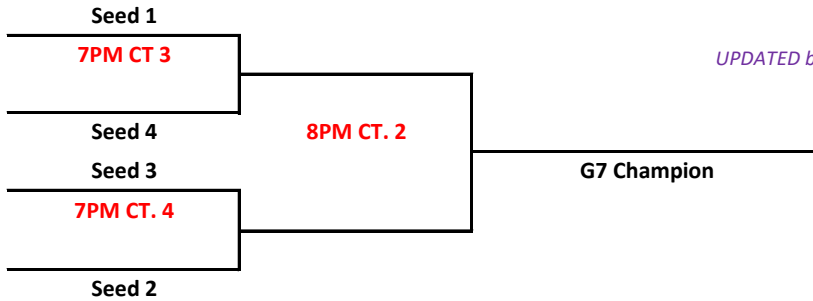

AYBT State of IL Tournament

May 28-29, 2016
Peoria, IL

GIRL'S 7th DIVISION SCHEDULE

Team #	Team	W	L	PD	PS	PA	Bracket Seed
50	Knights 7						
51	HOI 7th Girls						
52	WLB						
53	Future Starz 7						

Saturday, May 28th, 2016					Sunday, May 29th					
Time	Location	Team	Score	Team	Time	Location	Team	Score	Team	
7:00 PM	CT. 1	50		51	5:00 PM	CT. 1	50		53	
7:00 PM	CT. 2	52		53	5:00 PM	CT. 3	51		52	
9:00 PM	CT. 1	50		52						
9:00 PM	CT. 2	53		51						

Sunday, May 29th

GIRL'S 7th DIVISION SCHEDULE

BRACKET

UPDATED brackets Saturday night: May 28th posted to: www.ybnetwork.NET

Court Locations

Courts 1, 2, 3, 4	Bradley University - Markin Rec. Center
Courts 5, 6	Peoria Central High