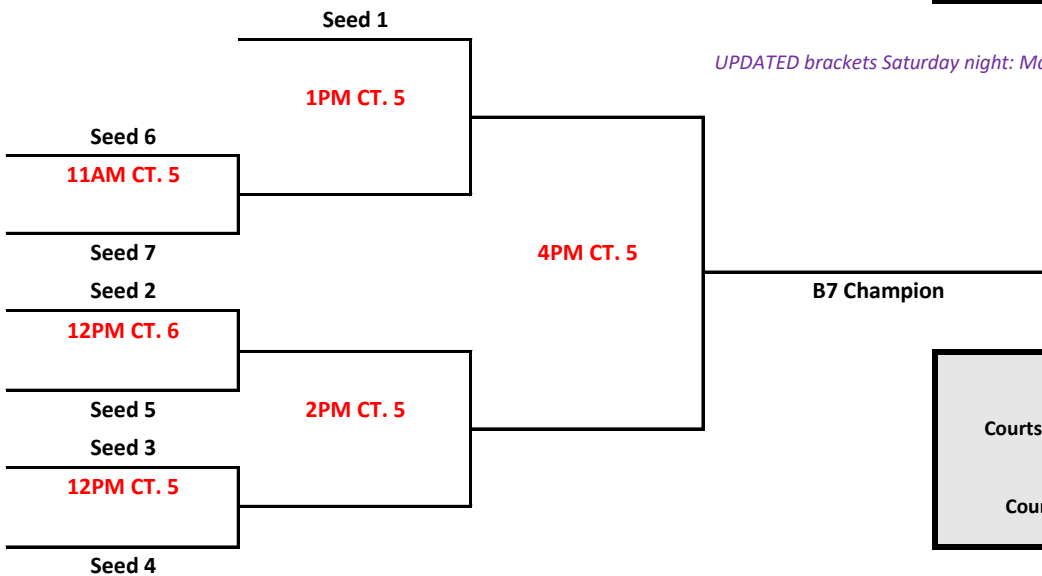

BOY'S 6th DIVISION SCHEDULE

Sunday, May 29th

BRACKET

UPDATED brackets Saturday night: May 28th posted to: www.ybnetwork.NET

Court Locations	
Courts 1, 2, 3, 4	Bradley University - Markin Rec. Center
Courts 5, 6	Peoria Central High

AYBT State of IL Tournament

May 28-29, 2016
Peoria, IL

BOY'S 7th DIVISION SCHEDULE

Team #	Team	W	L	PD	PS	PA	Bracket Seed
19	HOI - Jones						
20	HOI - Red						
21	Peoria Dream						
22	Peoria East Paladins						
23	Gators						
24	IL Nets						
25	GTG Club Ball B6-7						

Saturday, May 28th, 2016					Sunday, May 29th				
Time	Location	Team	Score	Team	Time	Location	Team	Score	Team
10:00 AM	CT. 5	21		22	9:00 AM	CT. 5	24		21
10:00 AM	CT. 6	25		19	9:00 AM	CT. 6	23		20
12:00 PM	CT. 5	22		20	10:00 AM	CT. 5	19		22
12:00 PM	CT. 6	21		19	10:00 AM	CT. 6	25		20
1:00 PM	CT. 6	25		23					
2:00 PM	CT. 6	20		24					
4:00 PM	CT. 6	23		24					

Sunday, May 29th

BOY'S 7th DIVISION SCHEDULE

BRACKET

UPDATED brackets Saturday night: May 28th posted to: www.ybnetwork.NET

Court Locations

Courts 1, 2, 3, 4	Bradley University - Markin Rec. Center
Courts 5, 6	Peoria Central High