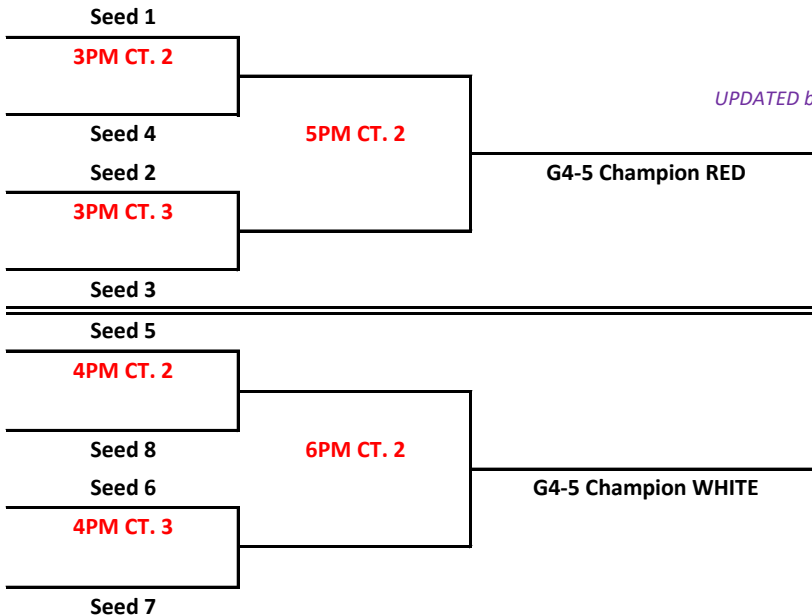

AYBT State of IL Tournament

May 28-29, 2016
Peoria, IL

GIRL'S 4th-5th DIVISION SCHEDULE

Team #	Team	W	L	PD	PS	PA	Bracket Seed
38	GTG Club Ball- G5						
39	Heart of Illinois Dowell						
40	Paris Crestwood						
41	WLB						
42	Knights 5						
43	Future Starz 4						
44	Future Starz 5						
45	Jems						

The TOP 4 Seeded teams will play in a single-elimination tournament. The BOTTOM 4 Seeded teams will play in their own single elimination tournament.

Saturday, May 28th, 2016					Sunday, May 29th				
Time	Location	Team	Score	Team	Time	Location	Team	Score	Team
2:00 PM	CT. 1	38		39	12:00 PM	CT. 3	43		41
2:00 PM	CT. 2	40		41	12:00 PM	CT. 4	39		40
3:00 PM	CT. 1	42		43	2:00 PM	CT. 3	42		45
3:00 PM	CT. 2	44		45	2:00 PM	CT. 4	38		44
4:00 PM	CT. 1	38		40					
4:00 PM	CT. 2	41		39					
5:00 PM	CT. 1	42		44					
5:00 PM	CT. 2	45		43					

Sunday, May 29th

GIRL'S 4th-5th DIVISION SCHEDULE

BRACKET

UPDATED brackets Saturday night: May 28th posted to: www.ybnetwork.NET

Court Locations

Courts 1, 2, 3, 4	Bradley University - Markin Rec. Center
Courts 5, 6	Peoria Central High

AYBT State of IL Tournament

May 28-29, 2016

Peoria, IL

GIRL'S 6th DIVISION SCHEDULE

Team #	Team	W	L	PD	PS	PA	Bracket Seed
46	Peoria Dream						
47	WLB						
48	Future Starz 6						
49	Jems						

Saturday, May 28th, 2016					Sunday, May 29th					
Time	Location	Team	Score	Team	Time	Location	Team	Score	Team	
6:00 PM	CT. 1	46		47	4:00 PM	CT. 1	47		48	
6:00 PM	CT. 2	48		49	5:00 PM	CT. 4	46		49	
8:00 PM	CT. 1	46		48						
8:00 PM	CT. 2	49		47						