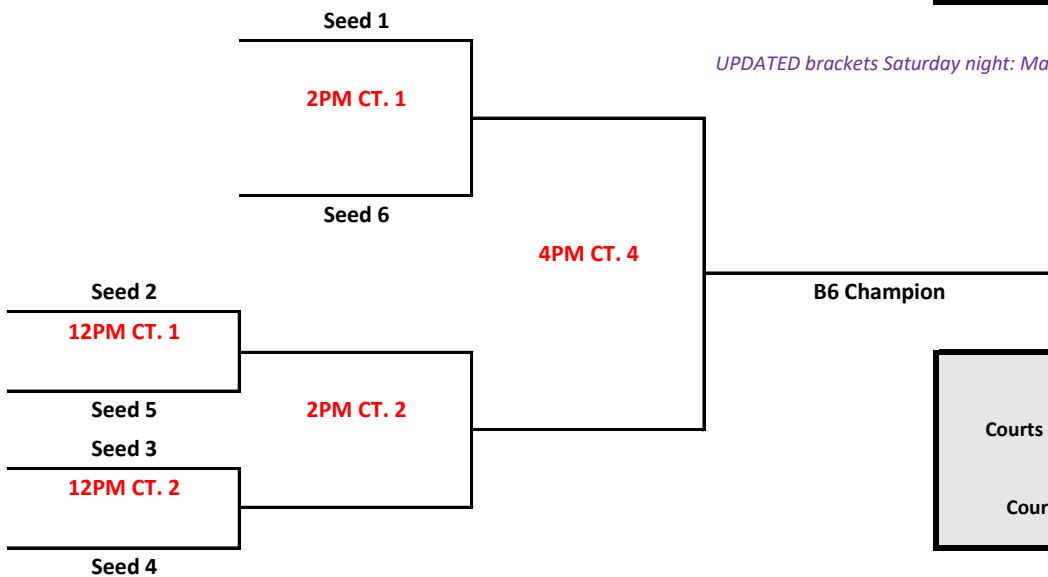

Sunday, May 29th

BOY'S 5th DIVISION SCHEDULE

BRACKET

UPDATED brackets Saturday night: May 28th posted to: www.ybnetwork.NET

Court Locations	
Courts 1, 2, 3, 4	Bradley University - Markin Rec. Center
Courts 5, 6	Peoria Central High

AYBT State of IL Tournament

May 28-29, 2016
Peoria, IL

BOY'S 6th DIVISION SCHEDULE

Team #	Team	W	L	PD	PS	PA	Bracket Seed
13	Peoria East Paladins						
14	Peoria Dream						
15	IL NETS						
16	IL Legacy Green						
17	Steve Harvey						
18	IL Legacy BLUE						

Saturday, May 28th, 2016					Sunday, May 29th				
Time	Location	Team	Score	Team	Time	Location	Team	Score	Team
10:00 AM	CT. 1	13		14	10:00 AM	CT. 1	13		16
10:00 AM	CT. 2	15		16	10:00 AM	CT. 2	15		18
10:00 AM	CT. 3	17		18	10:00 AM	CT. 3	17		14
12:00 PM	CT. 1	13		18					
12:00 PM	CT. 2	15		14					
12:00 PM	CT. 3	17		16					

BOY'S 6th DIVISION SCHEDULE

Sunday, May 29th

BRACKET

UPDATED brackets Saturday night: May 28th posted to: www.ybnetwork.NET

Court Locations	
Courts 1, 2, 3, 4	Bradley University - Markin Rec. Center
Courts 5, 6	Peoria Central High