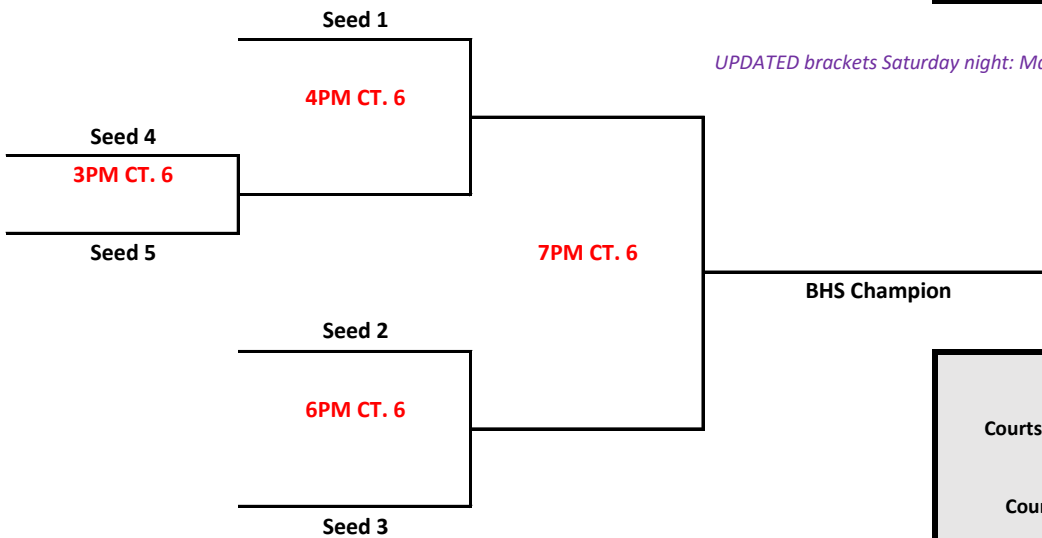

Sunday, May 29th

BOY'S 8th DIVISION SCHEDULE

BRACKET

UPDATED brackets Saturday night: May 28th posted to: www.ybnetwork.NET

Court Locations

Courts 1, 2, 3, 4	Bradley University - Markin Rec. Center
Courts 5, 6	Peoria Central High

AYBT State of IL Tournament

May 28-29, 2016
Peoria, IL

BOY'S HS DIVISION SCHEDULE

Team #	Team	W	L	PD	PS	PA	Bracket Seed
32	Midstate Warriors						
33	Fusion 11						
34	Fusion 9						
35	Peoria Kings						
36	Tri County Bucks						
37	IL Legacy						

**Will not play Sunday*

Saturday, May 28th, 2016					Sunday, May 29th				
Time	Location	Team	Score	Team	Time	Location	Team	Score	Team
9:00 AM	CT. 6	32		35	11:00 AM	CT. 6	30		32
11:00 AM	CT. 5	34		35	1:00 PM	CT. 6	34		37
11:00 AM	CT. 6	36		37	2:00 PM	CT. 6	36		33
1:00 PM	CT. 5	32		33					
2:00 PM	CT. 5	36		35					
3:00 PM	CT. 5	34		33					
3:00 PM	CT. 6	32		37					

BOY'S HS DIVISION SCHEDULE

Sunday, May 29th

BRACKET

UPDATED brackets Saturday night: May 28th posted to: www.ybnetwork.NET

Court Locations	
Courts 1, 2, 3, 4	Bradley University - Markin Rec. Center
Courts 5, 6	Peoria Central High