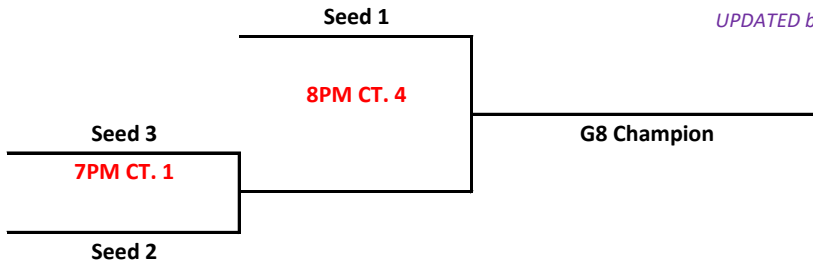

AYBT State of IL Tournament

May 28-29, 2016

Peoria, IL

GIRL'S 8th DIVISION SCHEDULE

Team #	Team	W	L	PD	PS	PA	Bracket Seed
54	Illinois Irish						
55	*Archangels G8						
56	Gators						
57	Jems						

*Will not play Sunday

Saturday, May 28th, 2016					Sunday, May 29th						
Time	Location	Team	Score		Team	Time	Location	Team	Score		Team
5:00 PM	CT. 3	54			55	6:00 PM	CT. 1	54			57
6:00 PM	CT. 3	56			57						
7:00 PM	CT. 3	54			56						
8:00 PM	CT. 3	55			57						
9:00 PM	CT. 3	55			56						

Sunday, May 29th

GIRL'S 8th DIVISION SCHEDULE

BRACKET

UPDATED brackets Saturday night: May 28th posted to: www.ybnetwork.NET

Court Locations	
Courts 1, 2, 3, 4	Bradley University - Markin Rec. Center
Courts 5, 6	Peoria Central High